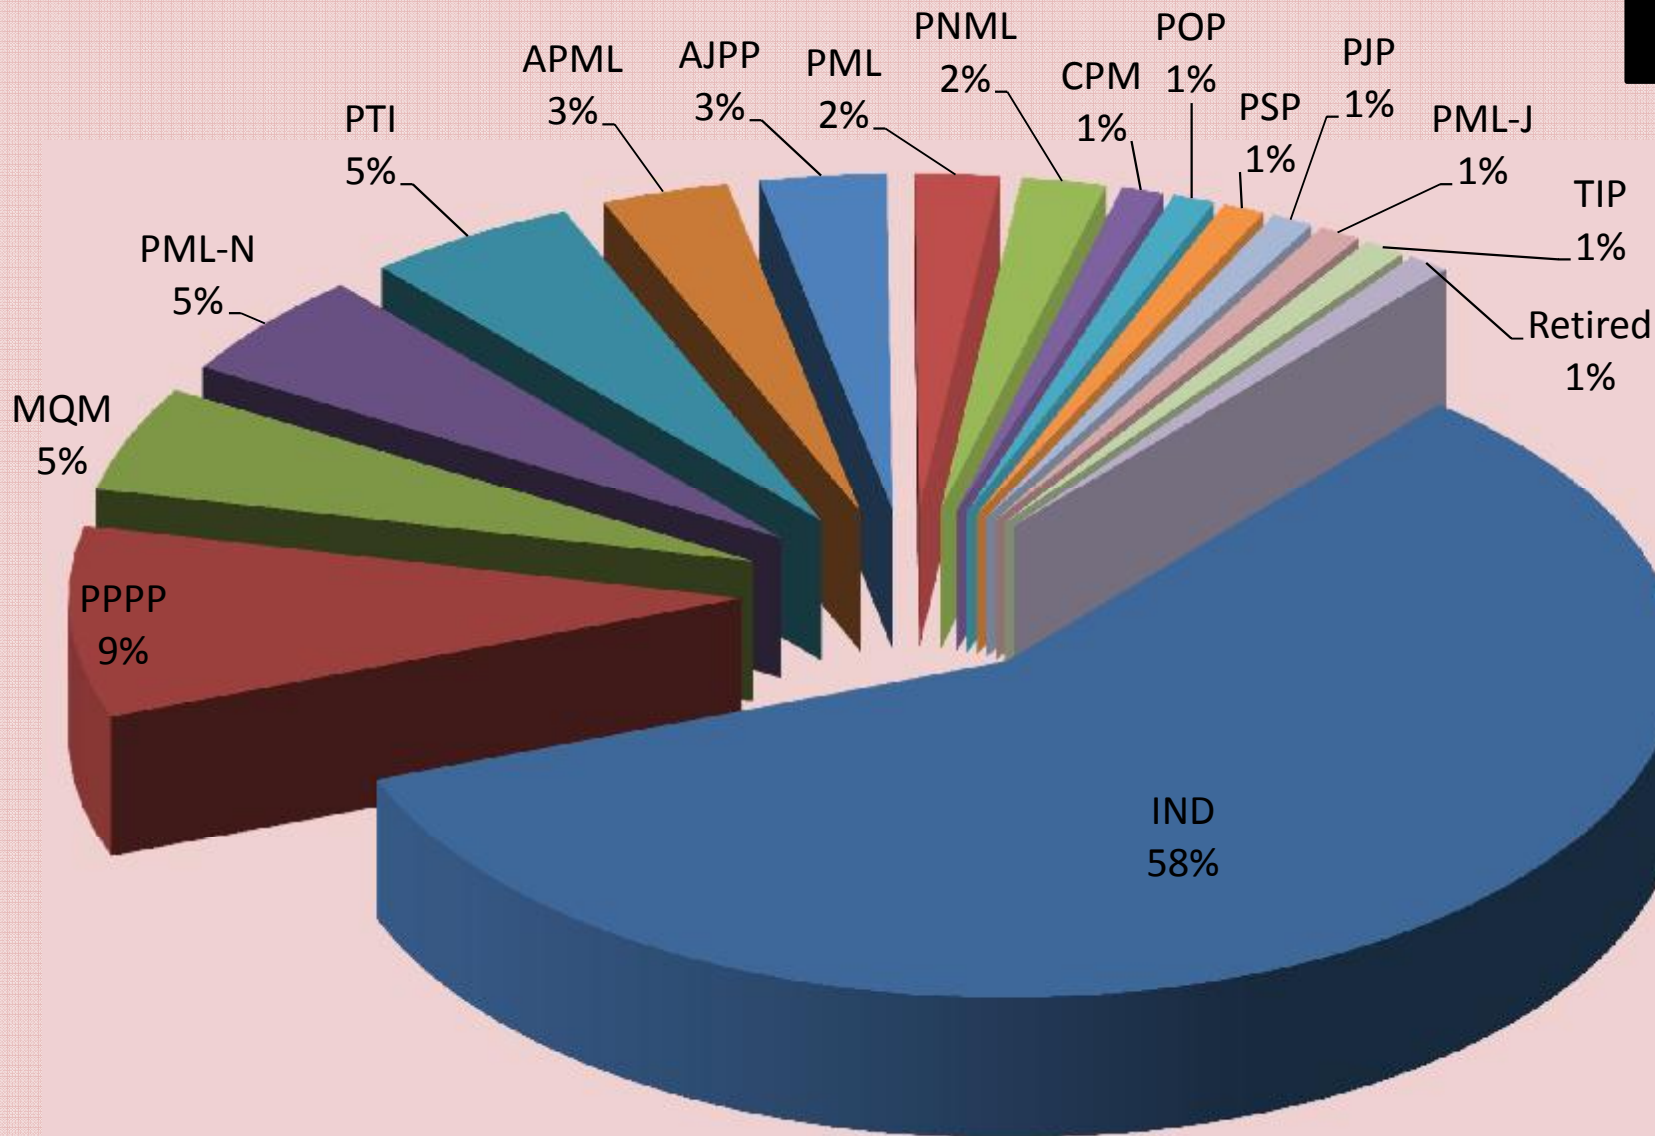

General
Election
2013

Party-wise Women Candidates on General Seats NA -Punjab

IND: Independent, **PPPP:** Pakistan Peoples Party Parliamentarian, **MQM:** Muthada Qaumi Movement, **PML-N:** Pakistan Muslim League Nawaz, **PTI:** Pakistan Tehrik-e-Insaf, **APML:** All Pakistan Muslim League, **AJPP:** Awami Justice Party Pakistan, **PML:** Pakistan Muslim League, **PNML:** Pakistan National Muslim League, **CPM:** Christian Progressive Movement, **POP:** Pakistan Oharib Party, **PSP:** Pakistan Seraiki Party, **PJP:** Pakistan Justice Party, **PMLJ:** Pakistan Muslim League Junejo, **TIP:** Tehrik Istahkam Pakistan,

Percentage of Party-wise Women Candidates on General Seats for NA-Punjab

General
Election
2013

IND: Independent, **PPPP:** Pakistan Peoples Party Parliamentarian, **MQM:** Muthada Qaumi Movement, **PML-N:** Pakistan Muslim League Nawaz, **PTI:** Pakistan Tehrik-e-Insaf, **APML:** All Pakistan Muslim League, **AJPP:** Awami Justice Party Pakistan, **PML:** Pakistan Muslim League, **PNML:** Pakistan National Muslim League, **CPM:** Christian Progressive Movement, **POP:** Pakistan Oharib Party, **PSP:** Pakistan Seraiki Party, **PJP:** Pakistan Justice Party, **PMLJ:** Pakistan Muslim League Junejo, **TIP:** Tehrik Istahkam Pakistan,

Party-wise nominated women candidates for reserved NA seats

General
Election
2013

JUP: Jamiat Ulma Pakistan, **PPP (SB):** Pakistan Peoples Party Shaheed Bhutto, **PJP:** Pakistan Justice Party, **PST:** Pakistan Sunni Tehrik, **IIP:** Islami Inqalab Party, **MDM:** Mutahada Deeni Mahaz, **AMLP:** Awami Muslim League Pakistan **JUI-P:** Jamiat Ulma Islam Punjab, **MQM:** Muthada Qaumi Movement, **PMLJ:** Pakistan Muslim League Junejo, **PML:** Pakistan Muslim League, **TTP:** Tehrik Tahafuz-e-Pakistan, **APML:** All Pakistan Muslim League, **PTI:** Pakistan Tehrik-e-Insaf, **PML-N:** Pakistan Muslim League Nawaz, **JI:** Jamat-e- Islami, **PPPP:** Pakistan Peoples Party Parliamentary