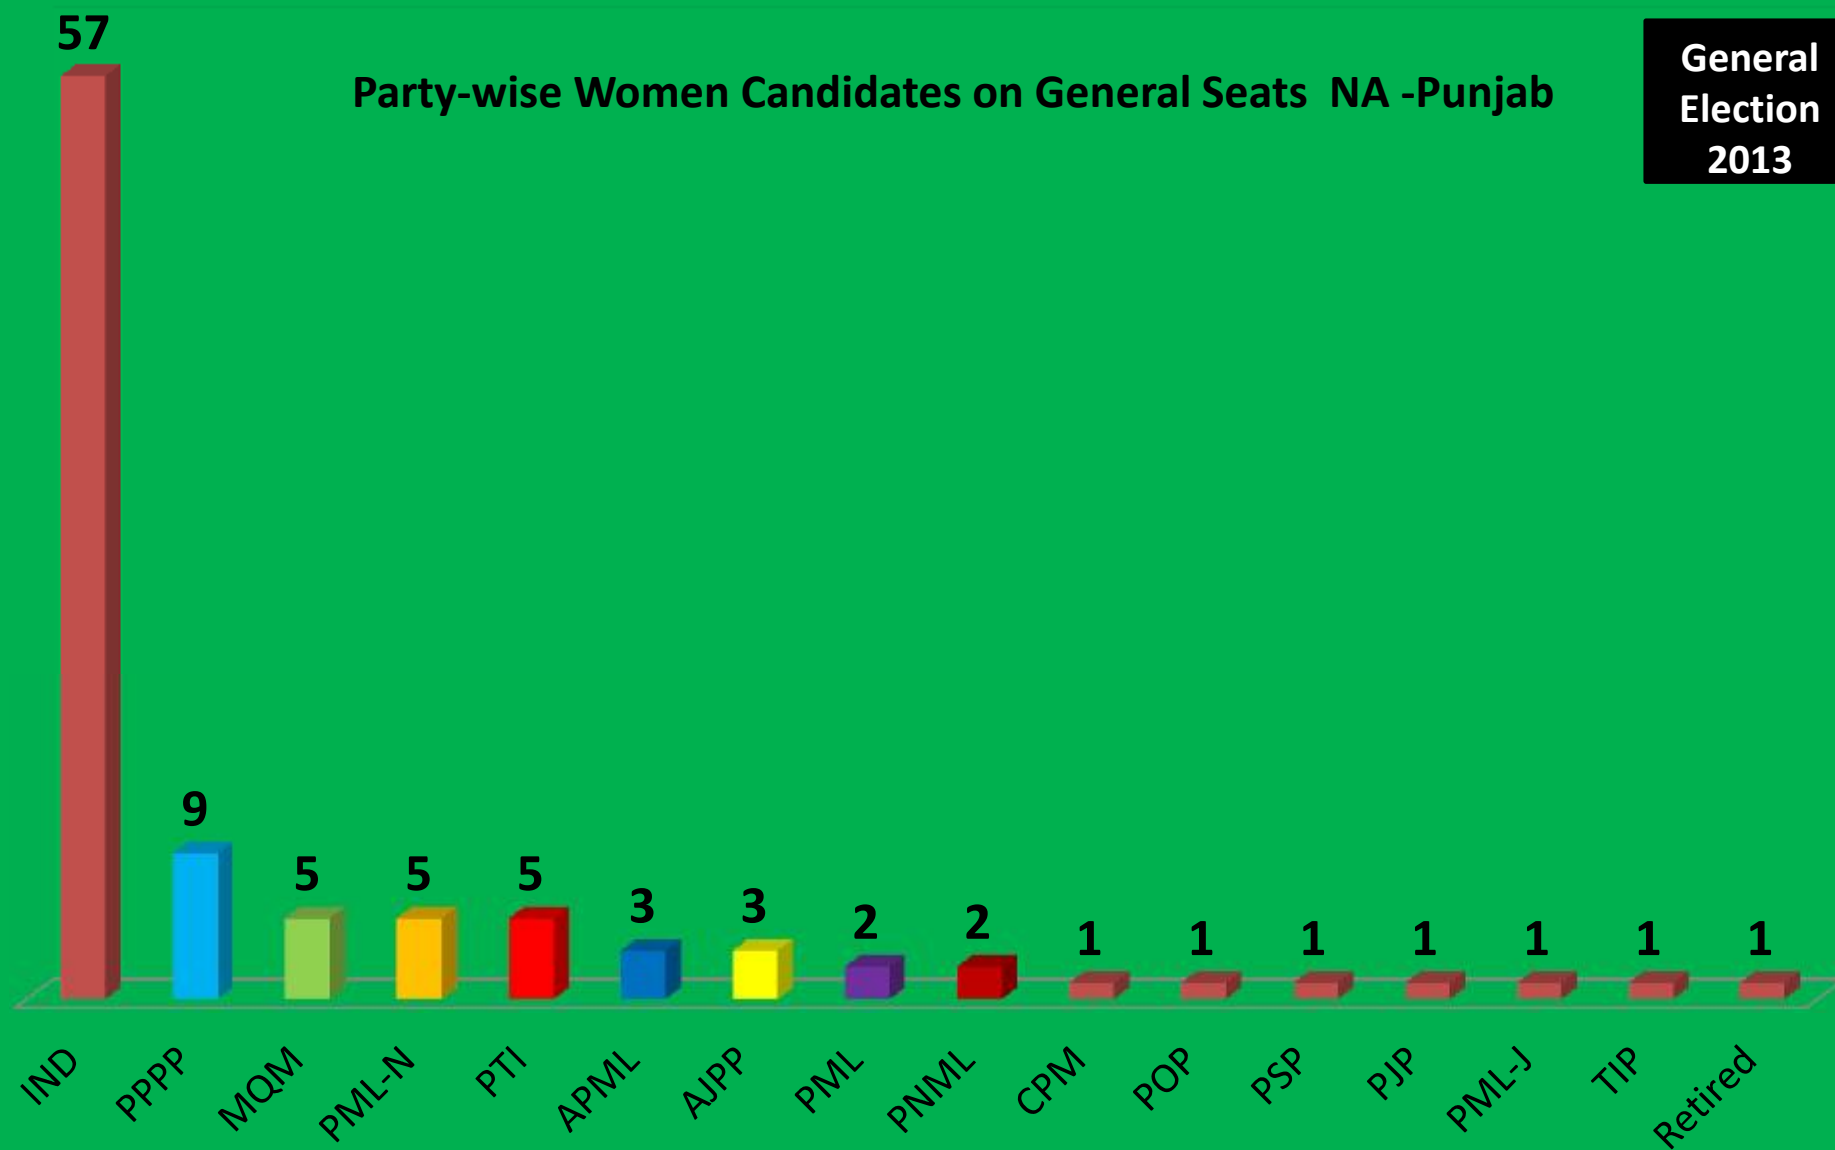

General
Election
2013

Party-wise Women Candidates on General Seats NA -Punjab

IND: Independent, **PPPP:** Pakistan Peoples Party Parliamentarian, **MQM:** Muthada Qaumi Movement, **PML-N:** Pakistan Muslim League Nawaz, **PTI:** Pakistan Tehrik-e-Insaf, **APML:** All Pakistan Muslim League, **AJPP:** Awami Justice Party Pakistan, **PML:** Pakistan Muslim League, **PNML:** Pakistan National Muslim League, **CPM:** Christian Progressive Movement, **POP:** Pakistan Oharib Party, **PSP:** Pakistan Seraiki Party, **PJP:** Pakistan Justice Party, **PMLJ:** Pakistan Muslim League Junejo, **TIP:** Tehrik Istahkam Pakistan,

Percentage of Party-wise Women Candidates on General Seats for NA-Punjab

General
Election
2013

IND: Independent, **PPPP:** Pakistan Peoples Party Parliamentarian, **MQM:** Muthada Qaumi Movement, **PML-N:** Pakistan Muslim League Nawaz, **PTI:** Pakistan Tehrik-e-Insaf, **APML:** All Pakistan Muslim League, **AJPP:** Awami Justice Party Pakistan, **PML:** Pakistan Muslim League, **PNML:** Pakistan National Muslim League, **CPM:** Christian Progressive Movement, **POP:** Pakistan Oharib Party, **PSP:** Pakistan Seraiki Party, **PJP:** Pakistan Justice Party, **PMLJ:** Pakistan Muslim League Junejo, **TIP:** Tehrik Istahkam Pakistan,

Party-wise nominated women candidates for reserved NA seats

General
Election
2013

JUP: Jamiat Ulma Pakistan, **PPP (SB):** Pakistan Peoples Party Shaheed Bhutto, **PJP:** Pakistan Justice Party, **PST:** Pakistan Sunni Tehrik, **IIP:** Islami Inqalab Party, **MDM:** Mutahada Deeni Mahaz, **AMLP:** Awami Muslim League Pakistan **JUI-P:** Jamiat Ulma Islam Punjab, **MQM:** Muthada Qaumi Movement, **PMLJ:** Pakistan Muslim League Junejo, **PML:** Pakistan Muslim League, **TTP:** Tehrik Tahafuz-e-Pakistan, **APML:** All Pakistan Muslim League, **PTI:** Pakistan Tehrik-e-Insaf, **PML-N:** Pakistan Muslim League Nawaz, **JI:** Jamat-e- Islami, **PPPP:** Pakistan Peoples Party Parliamentary