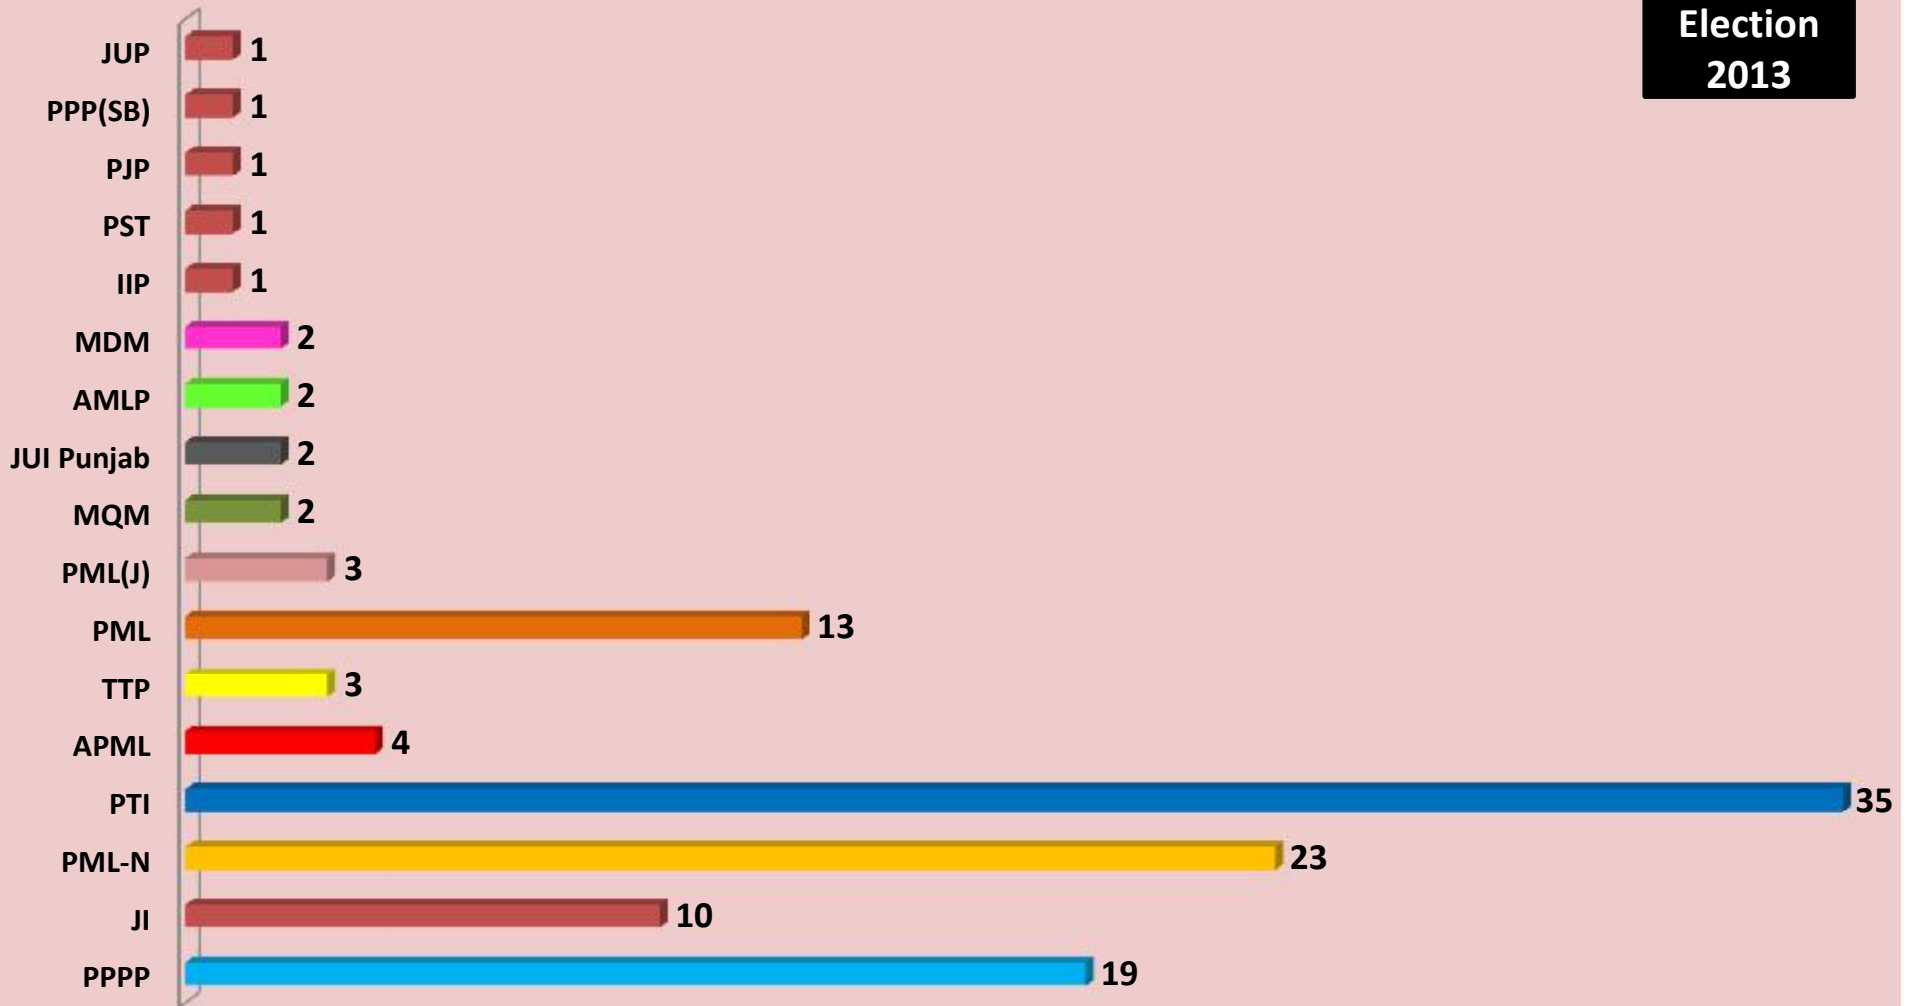

General
Election
2013

Party-wise Women Candidates on General Seats NA -Punjab

IND: Independent, **PPPP:** Pakistan Peoples Party Parliamentarian, **MQM:** Muthada Qaumi Movement, **PML-N:** Pakistan Muslim League Nawaz, **PTI:** Pakistan Tehrik-e-Insaf, **APML:** All Pakistan Muslim League, **AJPP:** Awami Justice Party Pakistan, **PML:** Pakistan Muslim League, **PNML:** Pakistan National Muslim League, **CPM:** Christian Progressive Movement, **POP:** Pakistan Oharib Party, **PSP:** Pakistan Seraiki Party, **PJP:** Pakistan Justice Party, **PMLJ:** Pakistan Muslim League Junejo, **TIP:** Tehrik Istahkam Pakistan,

Percentage of Party-wise Women Candidates on General Seats for NA-Punjab

General
Election
2013

IND: Independent, **PPPP:** Pakistan Peoples Party Parliamentarian, **MQM:** Muthada Qaumi Movement, **PML-N:** Pakistan Muslim League Nawaz, **PTI:** Pakistan Tehrik-e-Insaf, **APML:** All Pakistan Muslim League, **AJPP:** Awami Justice Party Pakistan, **PML:** Pakistan Muslim League, **PNML:** Pakistan National Muslim League, **CPM:** Christian Progressive Movement, **POP:** Pakistan Oharib Party, **PSP:** Pakistan Seraiki Party, **PJP:** Pakistan Justice Party, **PMLJ:** Pakistan Muslim League Junejo, **TIP:** Tehrik Istahkam Pakistan,

Party-wise nominated women candidates for reserved NA seats

General
Election
2013

JUP: Jamiat Ulma Pakistan, **PPP (SB):** Pakistan Peoples Party Shaheed Bhutto, **PJP:** Pakistan Justice Party, **PST:** Pakistan Sunni Tehrik, **IIP:** Islami Inqalab Party, **MDM:** Mutahada Deeni Mahaz, **AMLP:** Awami Muslim League Pakistan **JUI-P:** Jamiat Ulma Islam Punjab, **MQM:** Muthada Qaumi Movement, **PMLJ:** Pakistan Muslim League Junejo, **PML:** Pakistan Muslim League, **TTP:** Tehrik Tahafuz-e-Pakistan, **APML:** All Pakistan Muslim League, **PTI:** Pakistan Tehrik-e-Insaf, **PML-N:** Pakistan Muslim League Nawaz, **JI:** Jamat-e- Islami, **PPPP:** Pakistan Peoples Party Parliamentary