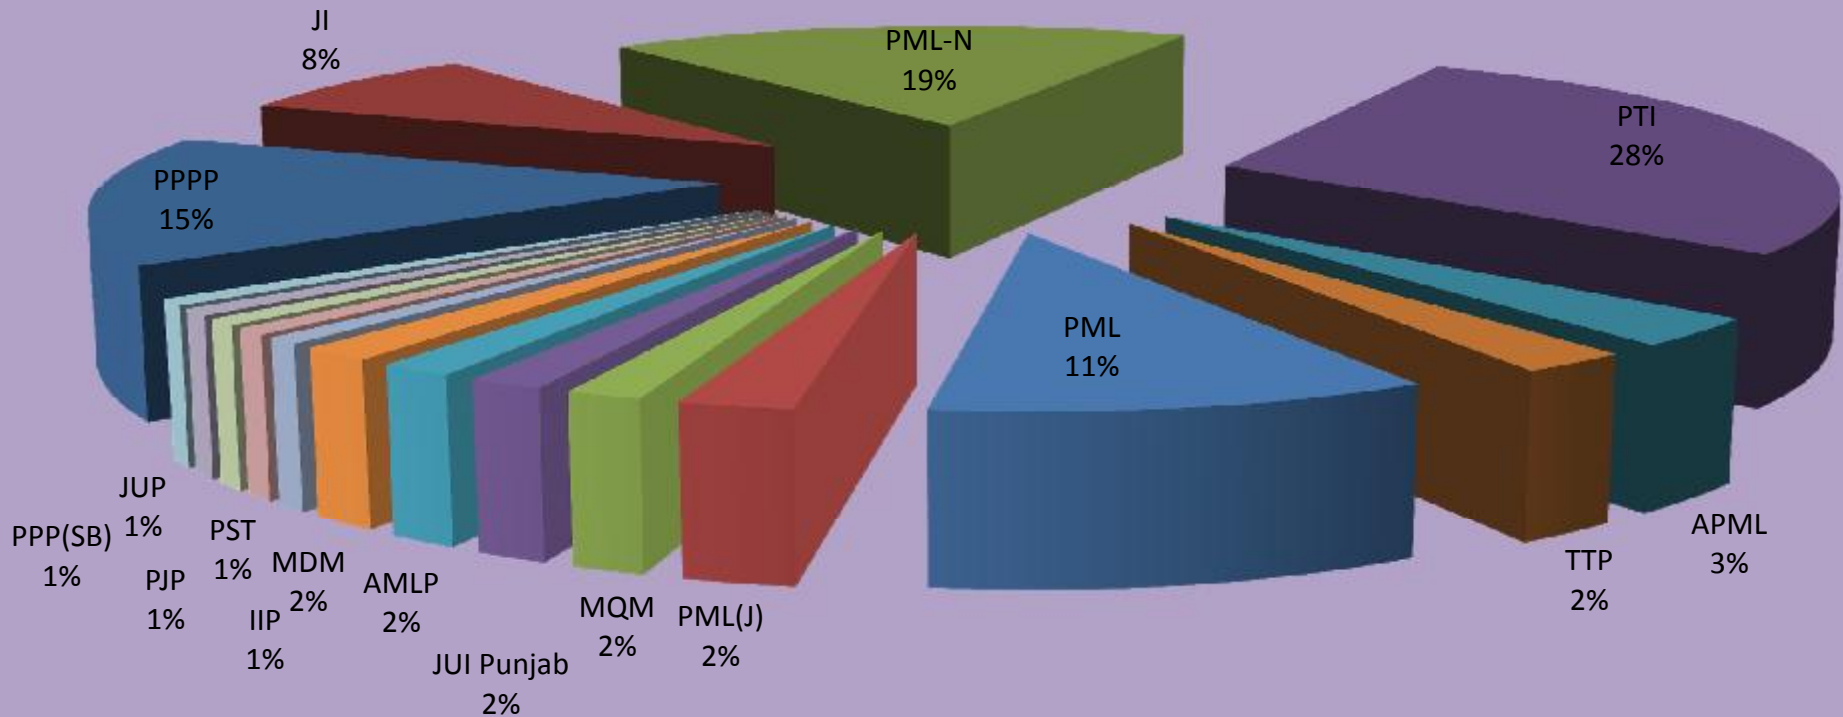

Party-wise nominated women candidates for reserved NA seats

General
Election
2013

JUP: Jamiat Ulma Pakistan, **PPP (SB):** Pakistan Peoples Party Shaheed Bhutto, **PJP:** Pakistan Justice Party, **PST:** Pakistan Sunni Tehrik, **IIP:** Islami Inqalab Party, **MDM:** Mutahada Deeni Mahaz, **AMLP:** Awami Muslim League Pakistan **JUI-P:** Jamiat Ulma Islam Punjab, **MQM:** Muthada Qaumi Movement, **PMLJ:** Pakistan Muslim League Junejo, **PML:** Pakistan Muslim League, **TTP:** Tehrik Tahafuz-e-Pakistan, **APML:** All Pakistan Muslim League, **PTI:** Pakistan Tehrik-e-Insaf, **PML-N:** Pakistan Muslim League Nawaz, **JI:** Jamat-e- Islami, **PPPP:** Pakistan Peoples Party Parliamentary

Percentage of party-wise nominated women candidates for reserved NA seats

**General
Election
2013**

JUP: Jamiat Ulma Pakistan, **PPP (SB):** Pakistan Peoples Party Shaheed Bhutto, **PJP:** Pakistan Justice Party, **PST:** Pakistan Sunni Tehrik, **IIP:** Islami Inqalab Party, **MDM:** Mutahada Deeni Mahaz, **AMLP:** Awami Muslim League Pakistan **JUI-P:** Jamiat Ulma Islam Punjab, **MQM:** Muthada Qaumi Movement, **PMLJ:** Pakistan Muslim League Junejo, **PML:** Pakistan Muslim League, **TTP:** Tehrik Tahafuz-e-Pakistan, **APML:** All Pakistan Muslim League, **PTI:** Pakistan Tehrik-e-Insaf, **PML-N:** Pakistan Muslim League Nawaz, **Jl:** Jamat-e- Islami, **PPPP:** Pakistan Peoples Party Parliamentarian